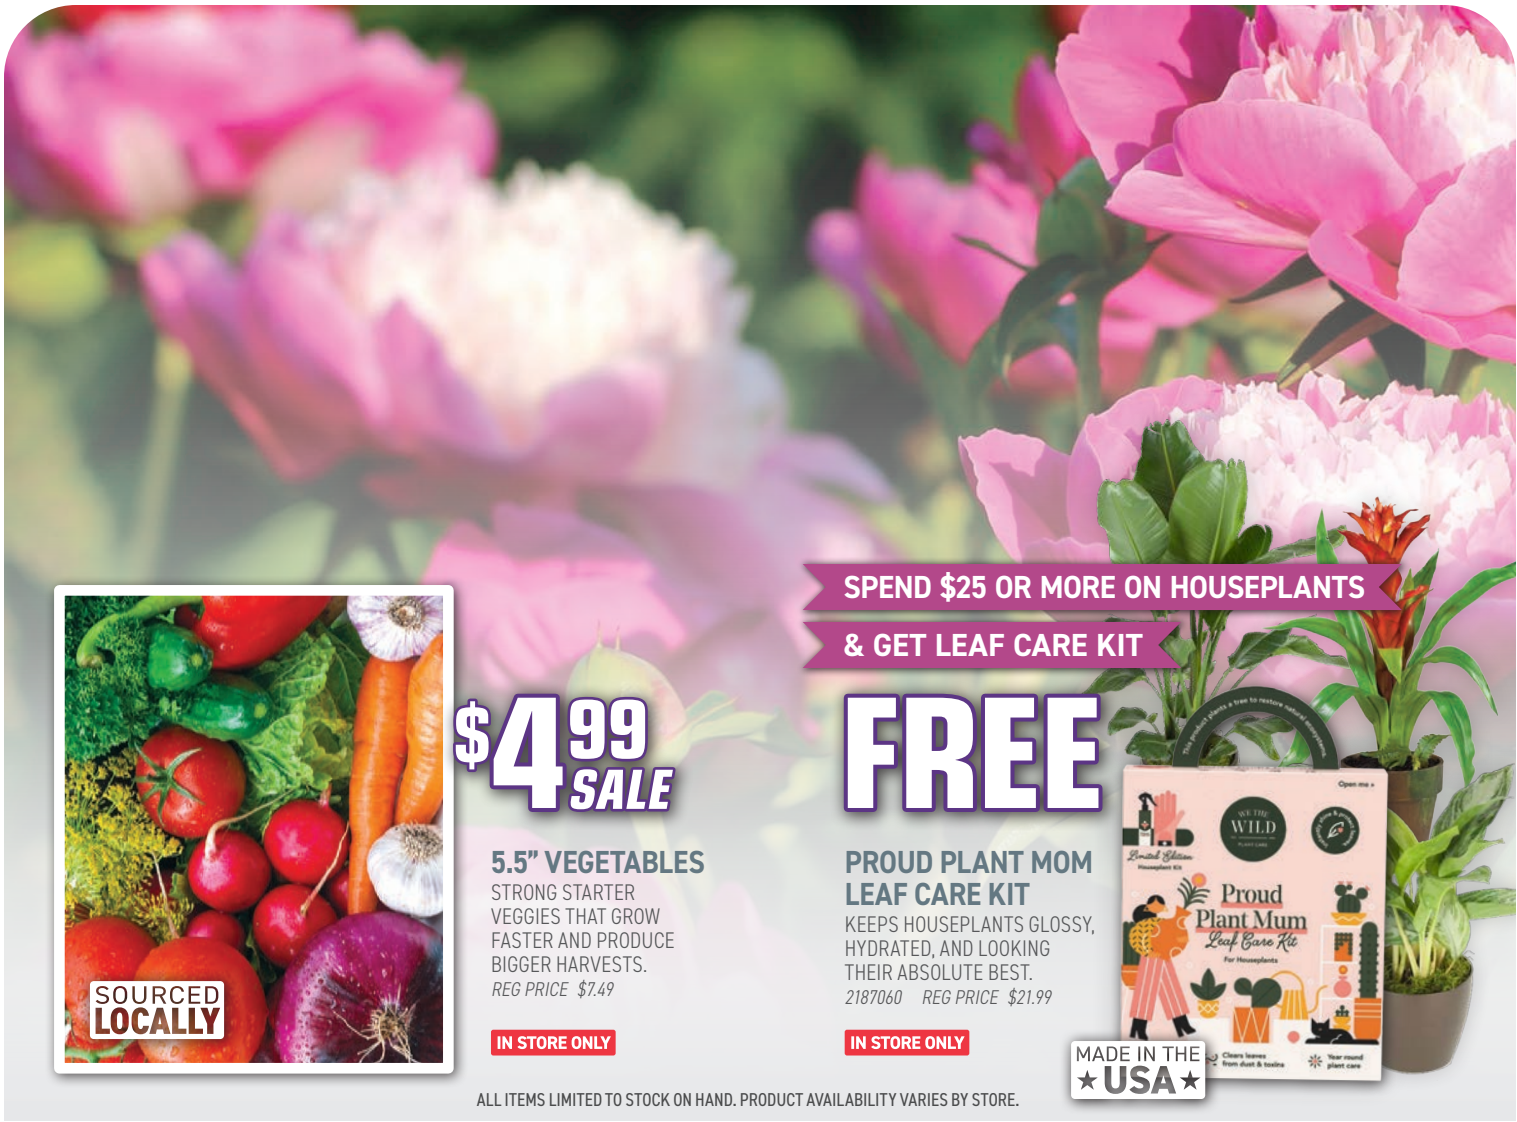

BUY ONE \$25 GIFT CARD, GET ONE

GREETING CARD

FREE

30% OFF

SWIG LIFE DRINKWARE

ENJOY YOUR DRINK HOT OR COLD FOR HOURS THANKS TO TRIPLE INSULATED TECHNOLOGY. MANY FUN PRINTS TO CHOOSE FROM!

**SPEND \$25 OR MORE ON HOUSEPLANTS
& GET LEAF CARE KIT**