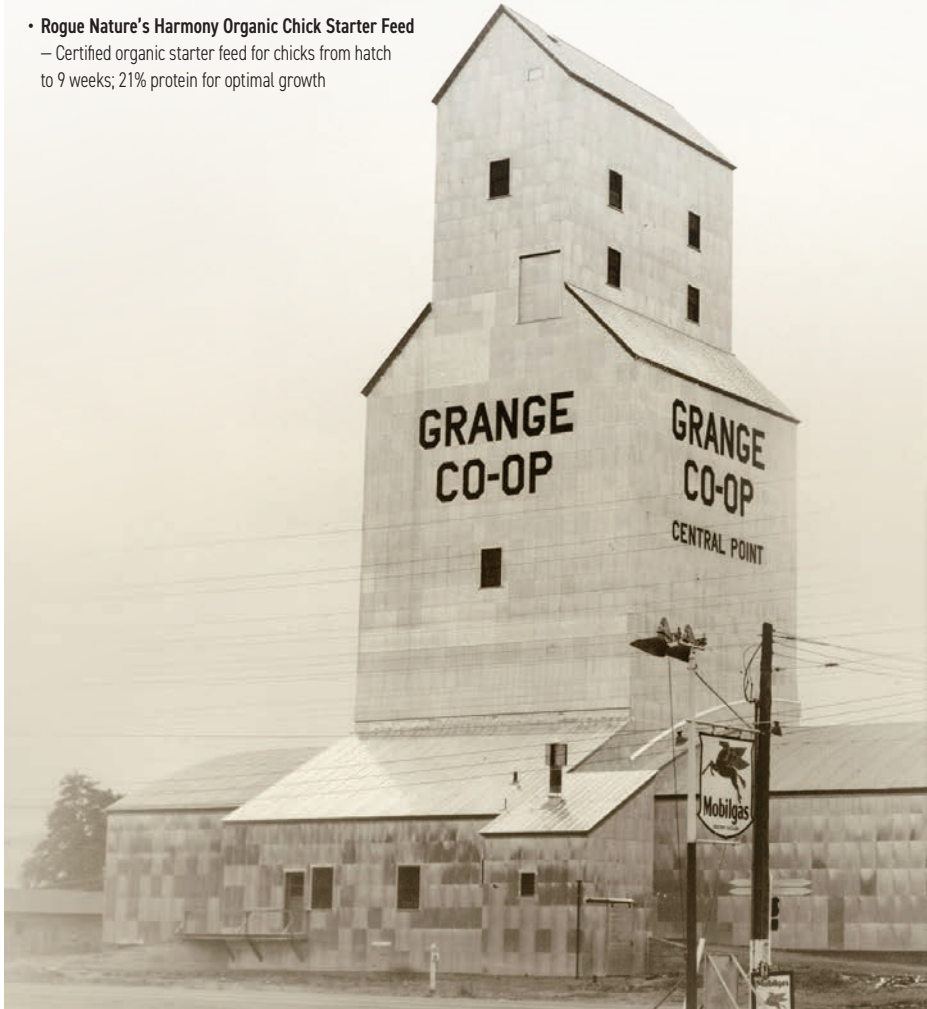

SHEEP & GOAT

- **Rogue Livestock & Sheep** – complete feed with no added copper, 16% protein and 4% fat to support growth, condition, and energy
- **Rogue Premium Goat** – 16% protein to support growth, milk production, and overall condition
- **All Purpose Pellets** – 14% complete feed with no added copper that won't stress the pocket book
- Fortified with essential vitamins and minerals for healthy, productive animals